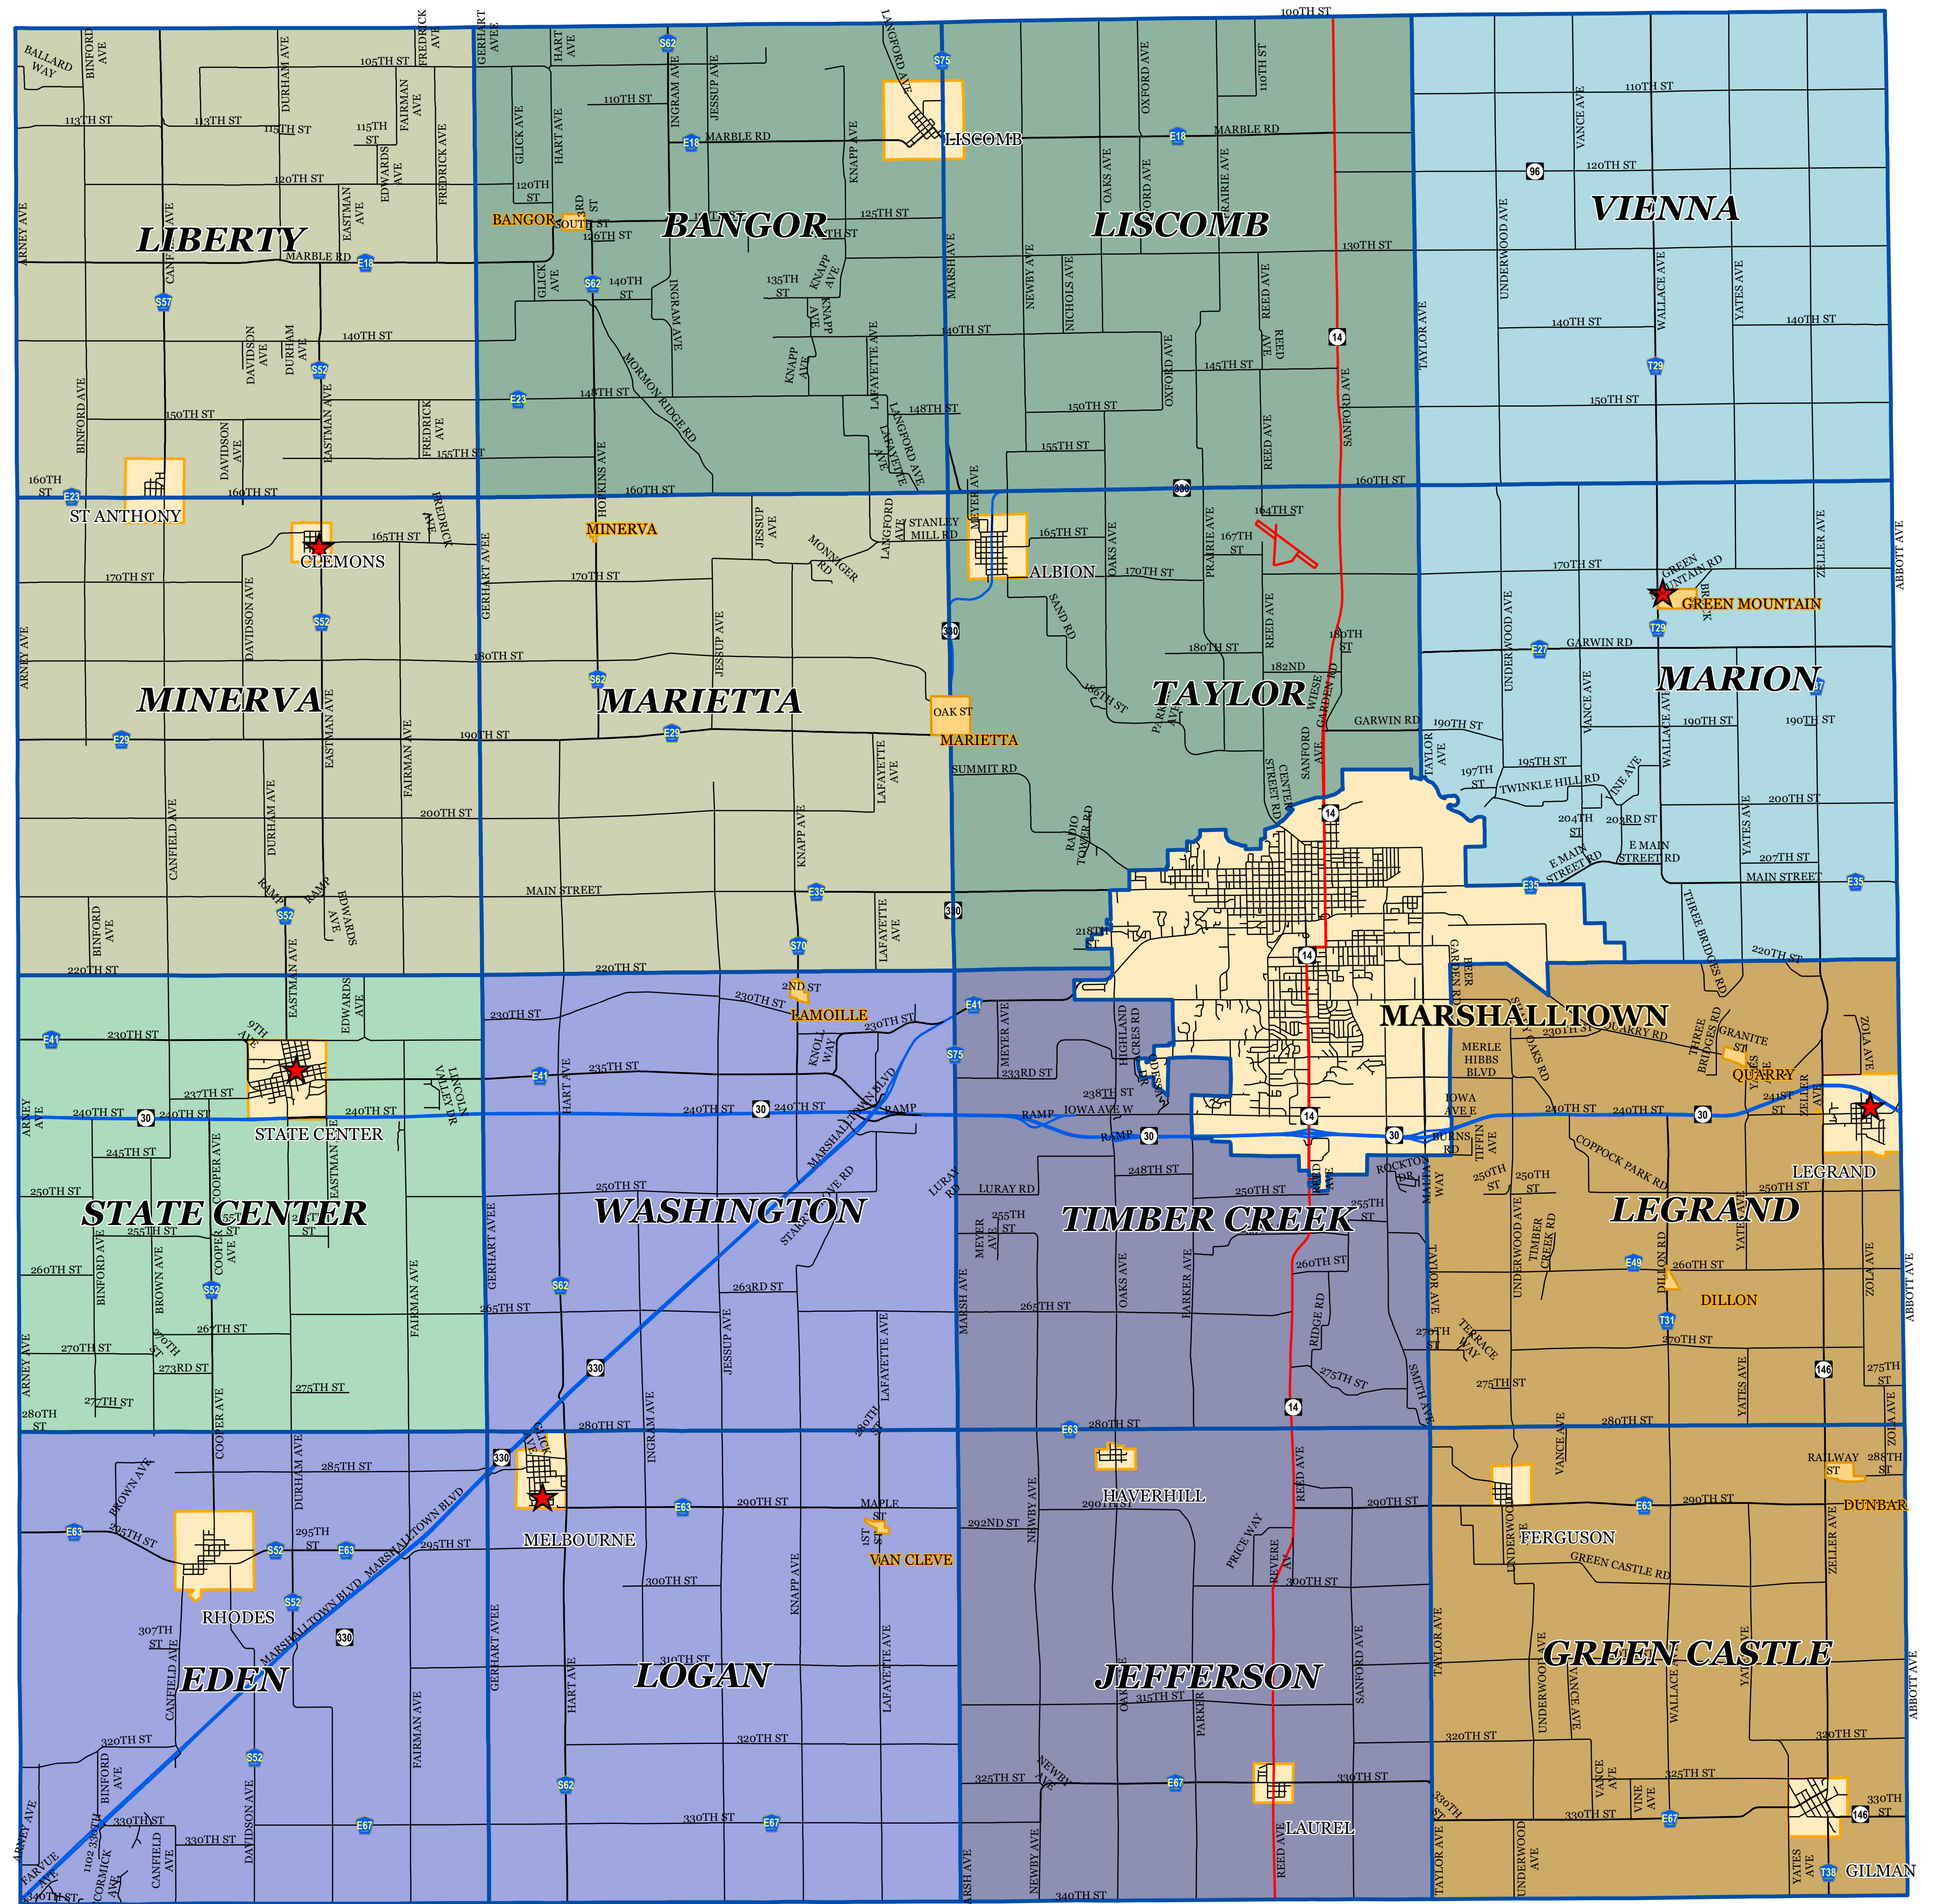

Marshall County 2022 Election Precincts

Election Precincts - Polling Place

Precinct

-  **Bangor/Liscomb/Taylor -**
Liscomb Community Center, 114 Main St., Liscomb IA
-  **Eden/Logan/Washington-**
Melbourne Recreation Center, 613 Main St., Melbourne, IA
-  **Green Castle/LeGrand-**
LeGrand Community Center, 206 N. Vine St., LeGrand, IA
-  **Jefferson/Timber Creek -**
IVCCD Administration Bldg., 3702 S Center St., Marshalltown, Ia
-  **Liberty/Marietta/Minerva -**
Orphan Grain Train, 302 Bevins St., Clemons, IA
-  **Marion/Vienna -** Green Mountain Community Park Bldg, 111 Woolston St.
Green Mountain, IA
-  **State Center -** State Center City Hall, 118 E Main St., State Center

 **Polling Places**

 **Communities**

**Marshall
Iowa House District**

 51  52