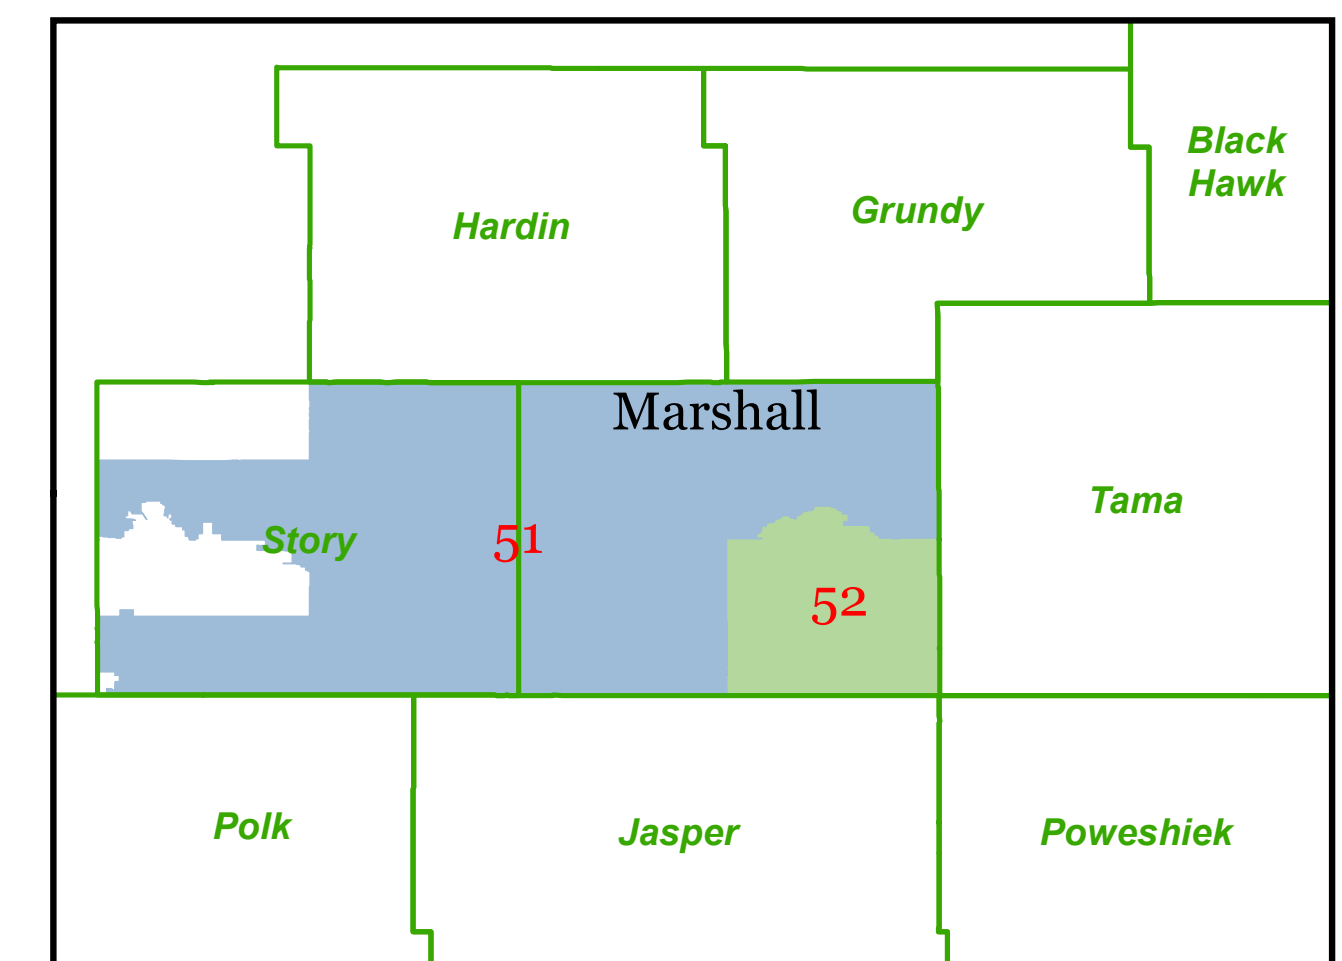

Marshall County 2022 Election Precincts

Election Precincts - Polling Place

Precinct

-  **Bangor/Liscomb/Taylor -**
Liscomb Community Center, 114 Main St., Liscomb IA
-  **Eden/Logan/Washington-**
Melbourne Recreation Center, 613 Main St., Melbourne, IA
-  **Green Castle/LeGrand-**
LeGrand Community Center, 206 N. Vine St., LeGrand, IA
-  **Jefferson/Timber Creek -**
IVCCD Administration Bldg., 3702 S Center St., Marshalltown, Ia
-  **Liberty/Marietta/Minerva -**
Orphan Grain Train, 302 Bevins St., Clemons, IA
-  **Marion/Vienna -** Green Mountain Community Park Bldg, 111 Woolston St.
Green Mountain, IA
-  **State Center -** State Center City Hall, 118 E Main St., State Center

 **Polling Places**

 **Communities**

**Marshall
Iowa House District**

 51  52