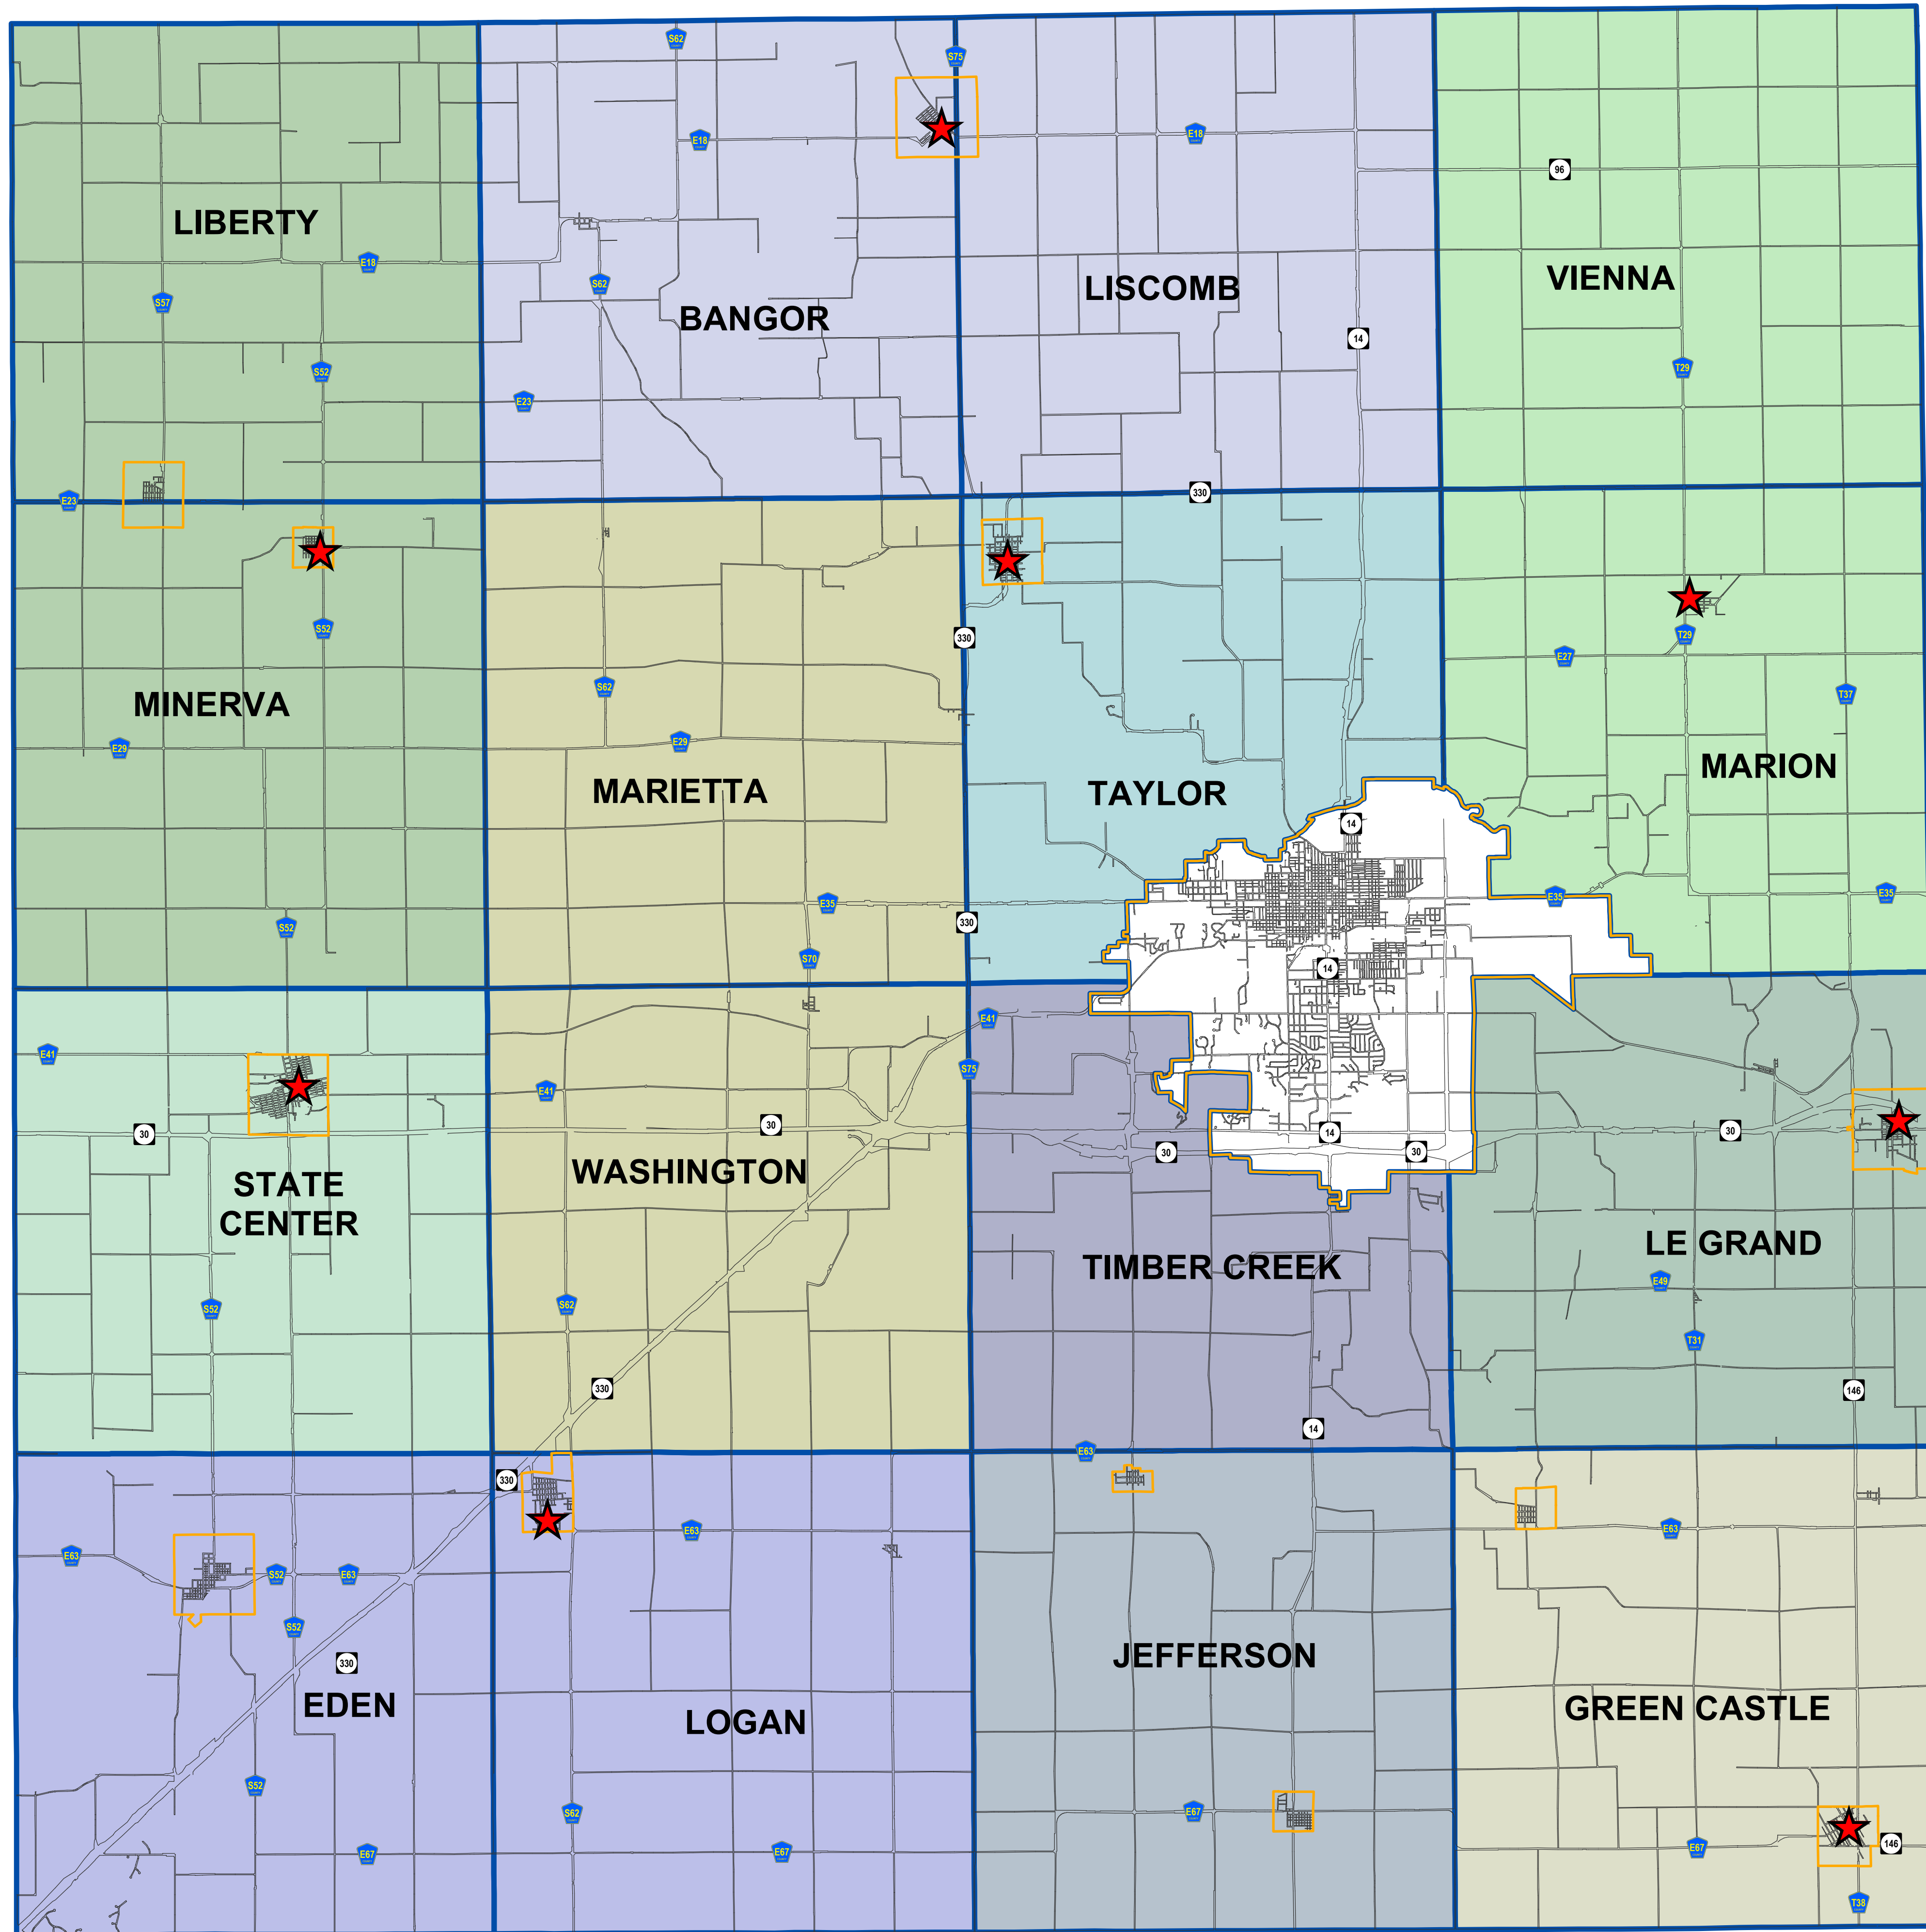

Marshall County 2012 Election Precincts

Election Precincts - Polling Place

Precinct

- Bangor/Liscomb** - Liscomb City Hall, 114 Main St., Liscomb, IA
- Eden/Logan** - Melbourne Recreation Center, 613 Main St., Melbourne, IA
- Green Castle** - Gilman City Hall, 128 N. Main St., Gilman, IA
- Jefferson** - Gilman City Hall, 128 N Main St., Gilman, IA
- LeGrand** - Community Center, 206 N. Vine St., LeGrand, IA
- Liberty/Minerva** - Clemons School, 306 Bevins St., Clemons, IA
- Marietta/Washington** - Melbourne Recreation Center, 613 Main St., Melbourne, IA
- Marion/Vienna** - Green Mountain Community Park Bldg, 111 Woolston St. Green Mountain, IA
- State Center** - State Center City Hall, 118 E. Main St., State Center, IA
- Taylor** - Albion Fire Station, 100 S. Main St., Albion, IA
- Timber Creek** - Redeemer Lutheran Church, 1600 S Center St., M'town, IA

★ Polling Places

Communities

Absentee Voting

Marshall
Iowa House District

71 72