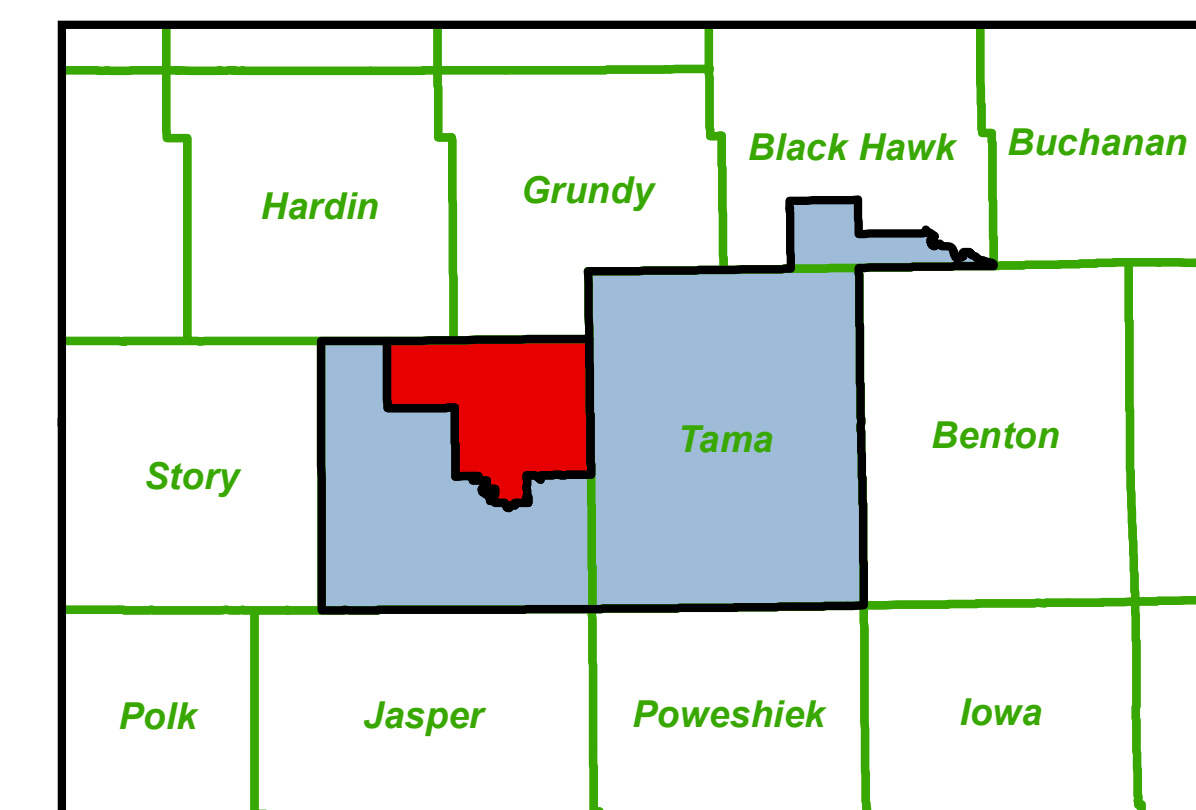

Marshall County 2012 Election Precincts

Election Precincts - Polling Place

Precinct

- Bangor/Liscomb** - Liscomb City Hall, 114 Main St., Liscomb, IA
- Eden/Logan** - Melbourne Recreation Center, 613 Main St., Melbourne, IA
- Green Castle** - Gilman City Hall, 128 N. Main St., Gilman, IA
- Jefferson** - Gilman City Hall, 128 N Main St., Gilman, IA
- LeGrand** - Community Center, 206 N. Vine St., LeGrand, IA
- Liberty/Minerva** - Clemons School, 306 Bevins St., Clemons, IA
- Marietta/Washington** - Melbourne Recreation Center, 613 Main St., Melbourne, IA
- Marion/Vienna** - Green Mountain Community Park Bldg, 111 Woolston St. Green Mountain, IA
- State Center** - State Center City Hall, 118 E. Main St., State Center, IA
- Taylor** - Albion Fire Station, 100 S. Main St., Albion, IA
- Timber Creek** - Redeemer Lutheran Church, 1600 S Center St., M'town, IA

★ Polling Places

Communities

Absentee Voting

Marshall
Iowa House District

71 72